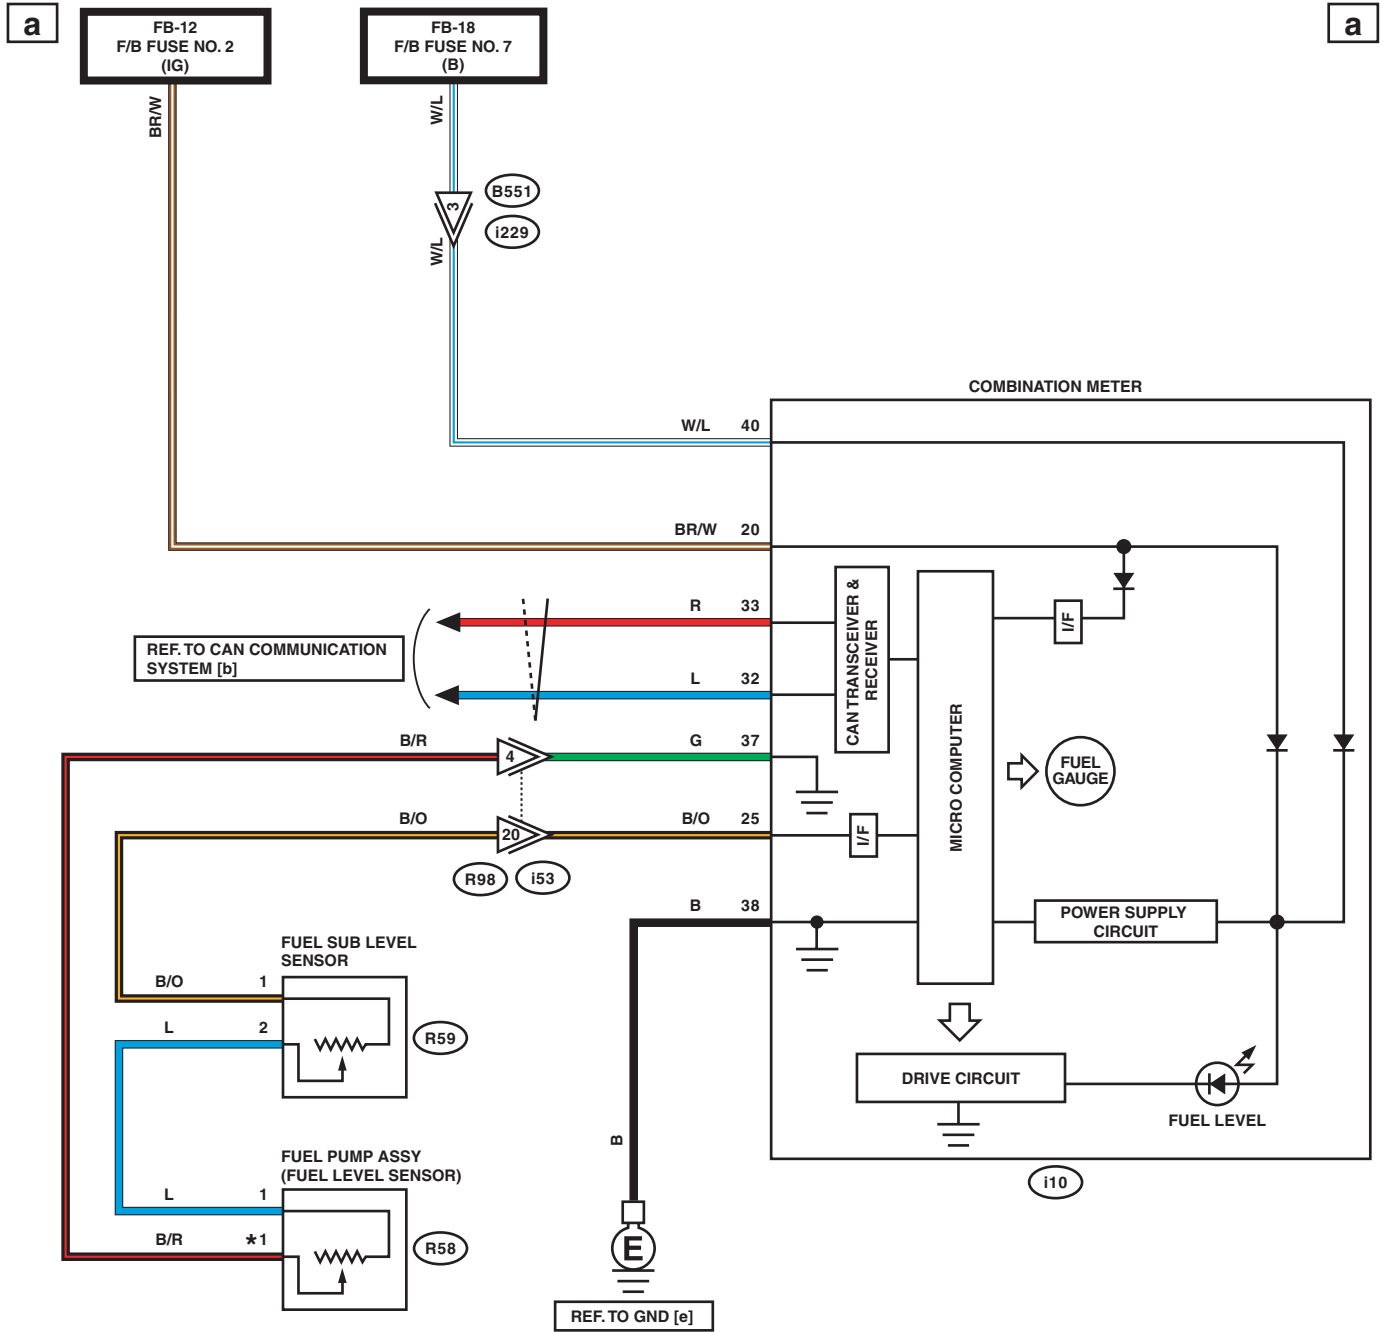

Fuel Gauge System

WIRING SYSTEM

23. Fuel Gauge System

A: WIRING DIAGRAM

*1 : ENGINE TYPE FA : 2
ENGINE TYPE EJ : 4

WI-44447

b

b

LIST OF CONNECTORS

EJ : ENGINE TYPE EJ
FA : ENGINE TYPE FA